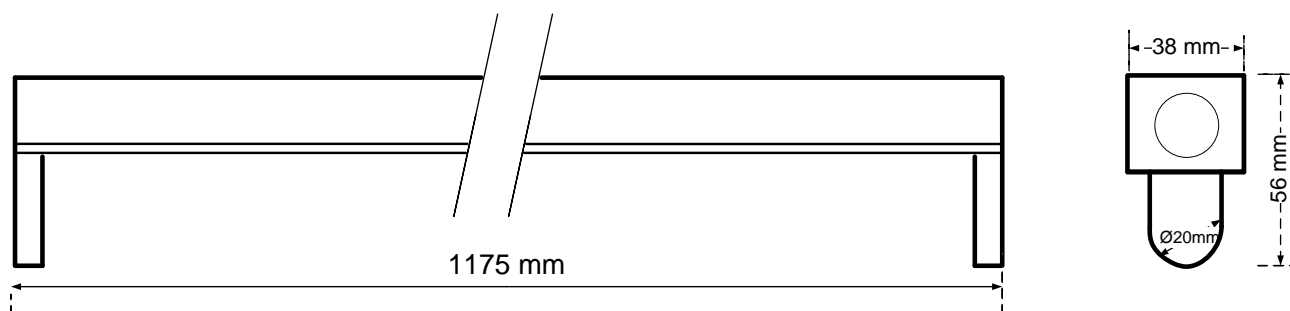

805-034

General Information

Order Code	805-034
Product Description	CYFELCO B T5 1X28
Application	Offices, shops, educational and public centres, etc.
Installation	Ceiling Surface Mounted Luminaire
Luminaire type	Slim Line Batten for T5 Lamps
Light Source	T5 Fluorescent Tube
Number of light sources	1 pc (not included)
Gear	Vossloh-Schwabe Electronic Ballast (HF)
Dimming	Not Dimmable
Standards	2014/30/EU Electromagnetic Compatibility Directive 2014/35/EU Low Voltage Directive
CE mark	Yes
Warranty	X years

Electrical Data

Lamp Power	28 W
Input voltage	220-240 V
Input Frequency	50-60 Hz
Protection class	Class I

Mechanical Characteristics

Housing Material	Sheet steel 0,5mm
Surface Finish	White powder coating (RAL 9003)
Ingress protection code	IP 20 [Finger-protected]
Mechanical impact protection code	IK03
Dimensions LxWxH	1175x38x56mm

Logistics

Packing	1 pc per resistant carton
Net weight	xx kg
Gross weight	xx kg
Volume	Xx m ³

Dimensional Drawing

ELMASCO INDUSTRIES S.A.

Head Office : 44 K. Palama, 14343 N. Chalkidona, Athens, Greece

Production Plant : Ag. Adrianos, 21100 Nafplio, Greece